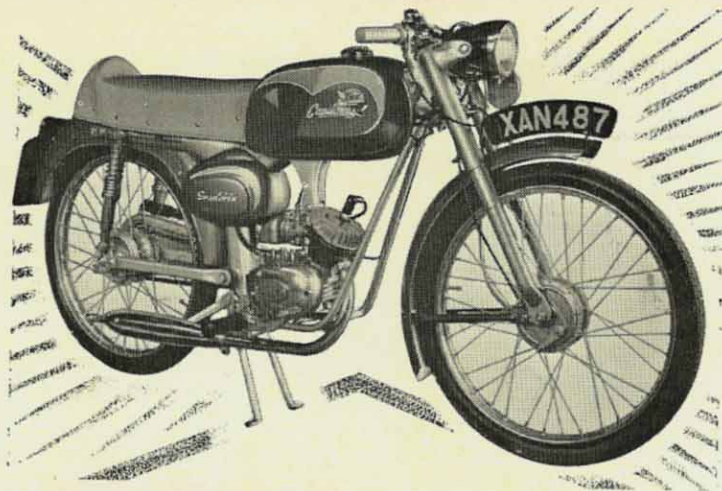

# with the SCOOTER

Volume XI | No. 2 | January | 1963

Another

*Capitano*

winner!

## the Amazing 'Gran Prix' 48cc.

A New Concept in Light Motor Cycles  
 Providing The Finest Value Available  
 Today.

- Cruising speed—40 m.p.h. with outstanding acceleration.
- Ultra smooth and efficient brakes
- Superb suspension—telescopic front and rear.
- Eye catching and sporty in appearance.
- Engine readily accessible for servicing.
- Lively 3-speed Manually controlled gear box.
- Dual seat and footrest and sports drop handlebars.
- Guaranteed after sales service.