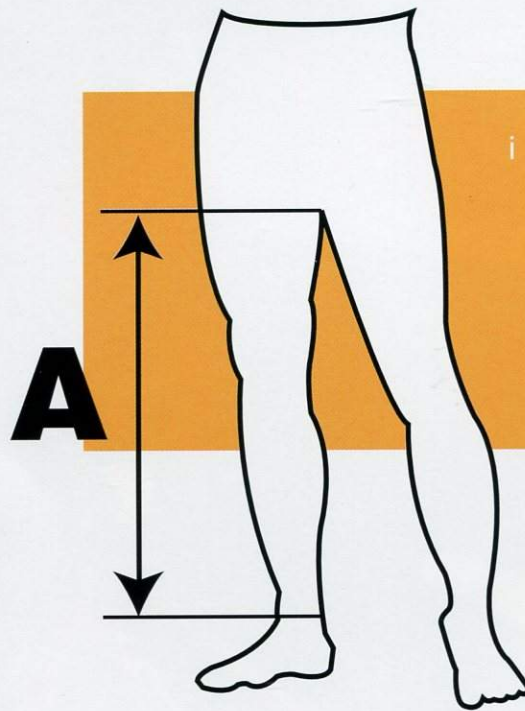

Check your inside leg measurement against the chart to see which frame size is right for you.

i n s i d e l e g

A D U L T S

YOUR INSIDE LEG (A ON DIAGRAM)	THE FRAME SIZE NEEDED (B ON DIAGRAM)
23" - 29"	15"
24" - 30"	16"
26" - 32"	18"
29" - 35"	20"
31" - 37"	22"