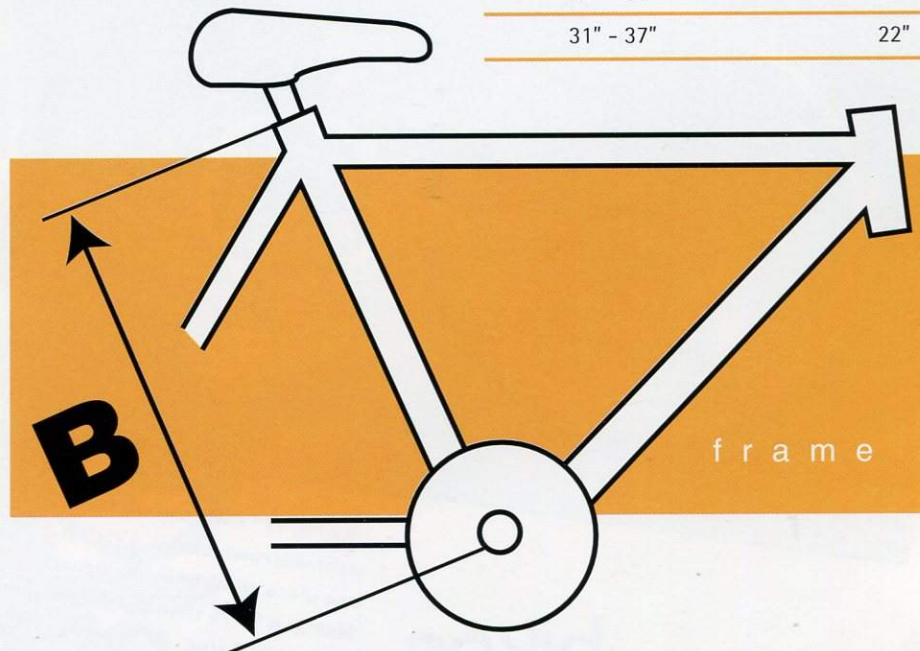

Check your inside leg measurement against the chart to see which frame size is right for you.

i n s i d e l e g

A D U L T S

YOUR INSIDE LEG (A ON DIAGRAM)	THE FRAME SIZE NEEDED (B ON DIAGRAM)
23" - 29"	15"
24" - 30"	16"
26" - 32"	18"
29" - 35"	20"
31" - 37"	22"