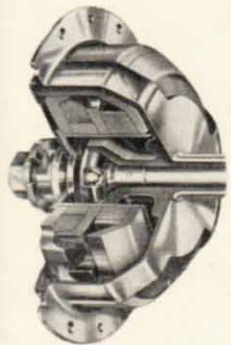

# THE OUTSTANDING TOURIST MODEL OF THE SHOW

The B.S.A.  
"Hublite" which  
gives steady powerful  
lighting at all speeds.  
No friction.

## THE SUPERB W.R.6

This superb, high-quality tourist model offers a new conception of luxury riding. In addition to the famous and exclusive Sunbeam "Little Oilbath," the W.R.6 has all-steel brazed-up frame, chromium fork tips, Terry "Extracoil" Saddle, central-pull caliper brakes with concealed cables, B.S.A. 3-speed hub, etc. It can be supplied with the B.S.A. "Hublite" as illustrated.