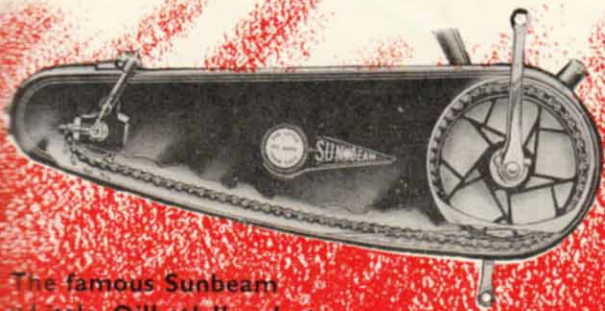

# THE OUTSTANDING TOURIST MODEL OF THE SHOW

The B.S.A.  
"Hublite" which  
gives steady powerful  
lighting at all speeds.  
No friction.

## THE SUPERB W.R.6

This superb, high-quality tourist model offers a new conception of luxury riding. In addition to the famous and exclusive Sunbeam "Little Oilbath," the W.R.6 has all-steel brazed-up frame, chromium fork tips, Terry "Extracoil" Saddle, central-pull caliper brakes with concealed cables, B.S.A. 3-speed hub, etc. It can be supplied with the B.S.A. "Hublite" as illustrated.

The famous Sunbeam  
"Little Oilbath" — dust-  
proof, water-proof and  
wear-proof transmission.

You're in the best of company with a