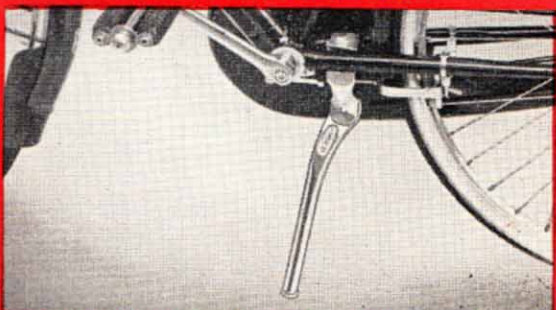

SUNBEAM

A B.S.A. Product

The Classic Bicycle

Quick Release 3-Speed Hub. 30 seconds to remove the wheel, leaving the chain and sprocket in position.

Patent Safety Lock. Protects your SUNBEAM when left unattended.

SUNBEAM Little Oilbath gives complete protection and positive lubrication.

New B.S.A. Hublite Supreme. A strong beam at low speeds, completely weatherproof.

Convenient Prop Stand. Tucks neatly away when not in use.