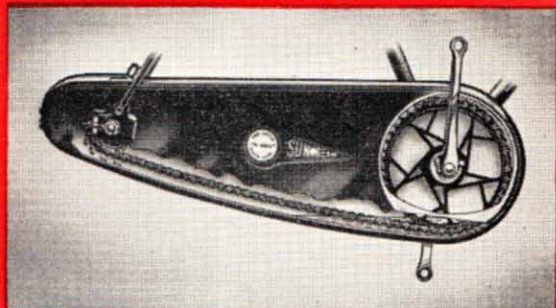

SUNBEAM

A B.S.A. Product

The Classic Bicycle

Quick Release 3-Speed Hub. 30 seconds to remove the wheel, leaving the chain and sprocket in position.

Patent Safety Lock. Protects your SUNBEAM when left unattended.

SUNBEAM Little Oilbath gives complete protection and positive lubrication.

New B.S.A. Hublite Supreme. A strong beam at low speeds, completely weatherproof.

Convenient Prop Stand. Tucks neatly away when not in use.