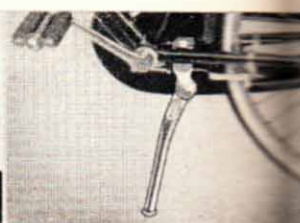

Convenient Prop Stand. Tucks neatly away when not in use.

Send for Bicycle catalogue to SUNBEAM Cycles Ltd., 9, Waverley Works, Birmingham 10

Name .....