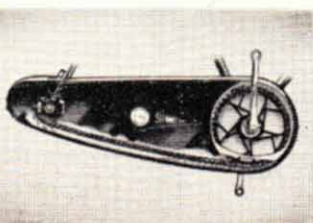

SUNBEAM

A B.S.A. Product

The Classic Bicycle

Quick Release 3-Speed Hub. 30 seconds to remove the wheel, leaving the chain and sprocket in position.

Patent Safety Lock. Protects your SUNBEAM when left unattended.

SUNBEAM Little Oilbath gives complete protection and positive lubrication.

New B.S.A. Hublite Supreme. A strong beam at low speeds, completely weatherproof.

Convenient Prop Stand. Tucks neatly away when not in use.

Send for Bicycle catalogue to: **SUNBEAM Cycles Ltd., 9, Waverley Works, Birmingham 10**

Address

*Exclusive
Luxury*

Exclusive Features

When you buy a SUNBEAM, you buy real luxury cycling. Sunbeam is the Bicycle with a number of exclusive features which make it the undoubted leader in the Quality class.

Quick Release 3-Speed Hub. Seconds to remove a wheel, leaving the chain and sprocket in position.

Patent Safety Lock. Protects your SUNBEAM when left unattended.

SUNBEAM Little Oilbath gives complete protection and positive lubrication.