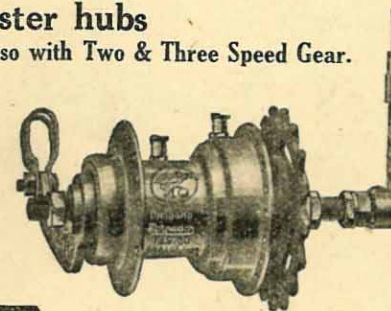

THE MOTOR CYCLE AND CYCLE TRADER

September 17, 1937

On STAND 139 FICHEL & SACHS A.G. Schweinfurt, GERMANY

WILL SHOW

The World famous **Torpedo** coaster hubs
 also with Two & Three Speed Gear.

Ask for
 descriptive
 literature.

See the
SAXONETTE

Sachs Engines,
 Brake Hubs,
 Sidecar Hubs,
 etc.

The Motorised Torpedo coaster hub
 Can be fitted to an ordinary bicycle.

Komet
 Rotax
 Coaster Hubs

F & S Chain Switch Gear.

LONDON ADDRESS: 57, OLD STREET, E.C.1.