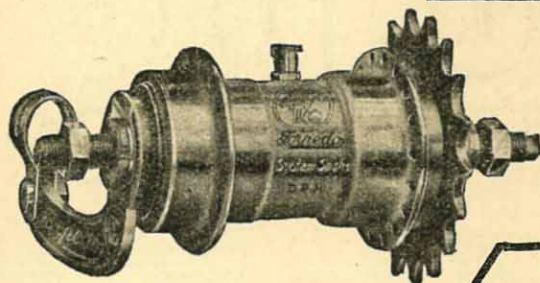

THE MOTOR CYCLE AND CYCLE TRADER

September 17, 1937

On STAND 139 FICHEL & SACHS A.G. Schweinfurt, GERMANY

WILL SHOW

The World famous **Torpedo** coaster hubs
 also with Two & Three Speed Gear.

Ask for
 descriptive
 literature.

See the
SAXONETTE

Sachs Engines,
 Brake Hubs,
 Sidecar Hubs,
 etc.

The Motorised Torpedo coaster hub
 Can be fitted to an ordinary bicycle.

Komet
 Rotax
 Coaster Hubs

F & S Chain Switch Gear.

LONDON ADDRESS: 57, OLD STREET, E.C.1.