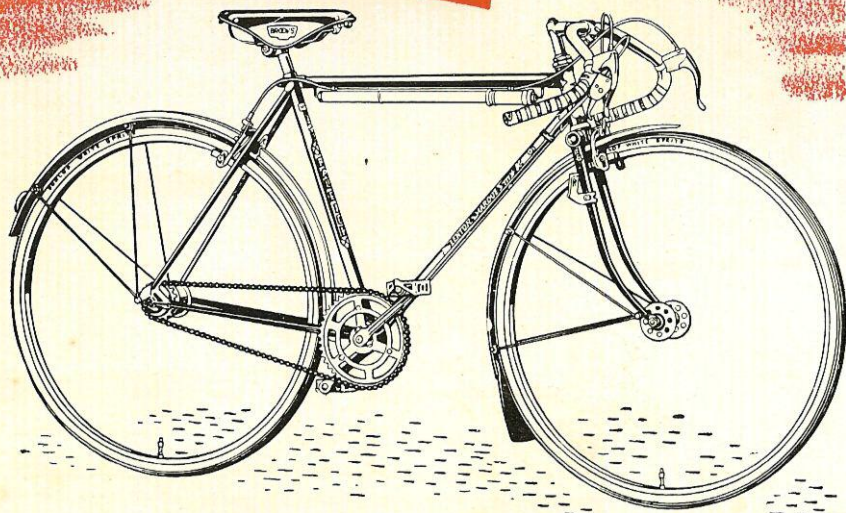

**The ultimate
in Cycling!**

RALEIGH

R.R.A. MODERNE

Designed for the connoisseur who demands exceptional refinements at a competitive price the R.R.A. Moderne is a sure seller. Invite your customers to thoroughly examine this latest addition to the Raleigh range. Recommend it for all forms of club riding, time trials etc. It will profit you to make sure your stocks are adequate.

Worthy stable companions are the **RALEIGH Lenton Marque III and Grand Prix. RUDGE—Pathfinder Phase III and Grand Prix. HUMBER—Clipper Series III.**

RALEIGH INDUSTRIES LIMITED, NOTTINGHAM

HAIL THE NEW

RALEIGH

LENTON MARQUE III

Put this brilliant new machine in your showroom and you'll soon be putting bigger profits in your till. This sleek, slick Lenton has been designed for those who want a cycle that's fast, lively and light—and looks it! And it's backed by all the resources of the world's largest cycle manufacturers.

- ★ "Class" models in the Raleigh range: **R.R.A. MODERNE · GRAND PRIX**
- ★ Equivalent Models: **RUDGE - Grand Prix · Pathfinder Phase III**
HUMBER - Clipper Series III

PRODUCTS OF RALEIGH INDUSTRIES LIMITED, NOTTINGHAM