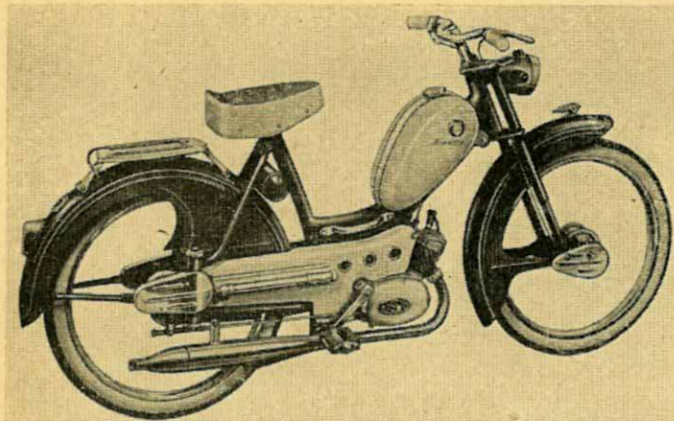

Available Ex Stock during August . . .

and still further improved.

Now has

- TELESCOPIC FRONT FORKS
- REAR SWINGING ARM SUSPENSION

Price: 76 Gns
Including Purchase Tax

Can also be supplied with SACHS 3-speed Engine as optional extra.