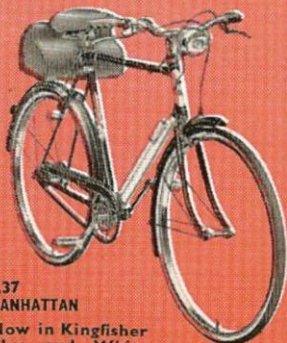

**P.15  
VOX POPULI**

*27" wheels, white wall tyres, finished in Ice Blue/Black/Yellow.* £20. 6. 0.

The Phillips range offers models to suit every class of rider. These are just a few examples — each outstanding in its class for specification and value.

# PHILLIPS

THE TRUE TEMPER STEEL  
BICYCLE

PHILLIPS CYCLES LTD · BIRMINGHAM 40.

# PHILLIPS

THE TRUE TEMPER STEEL BICYCLE

**P.33 KINGFISHER**  
Perhaps the best known low priced sports machine in the country, complete with Resilion 4-speed. £20. 16 6.

**P.37 MANHATTAN**  
Now in Kingfisher Blue and White or Flamboyant Italian Red and White, with 3-speed, dyno lighting and prop stand. £23 13. 0