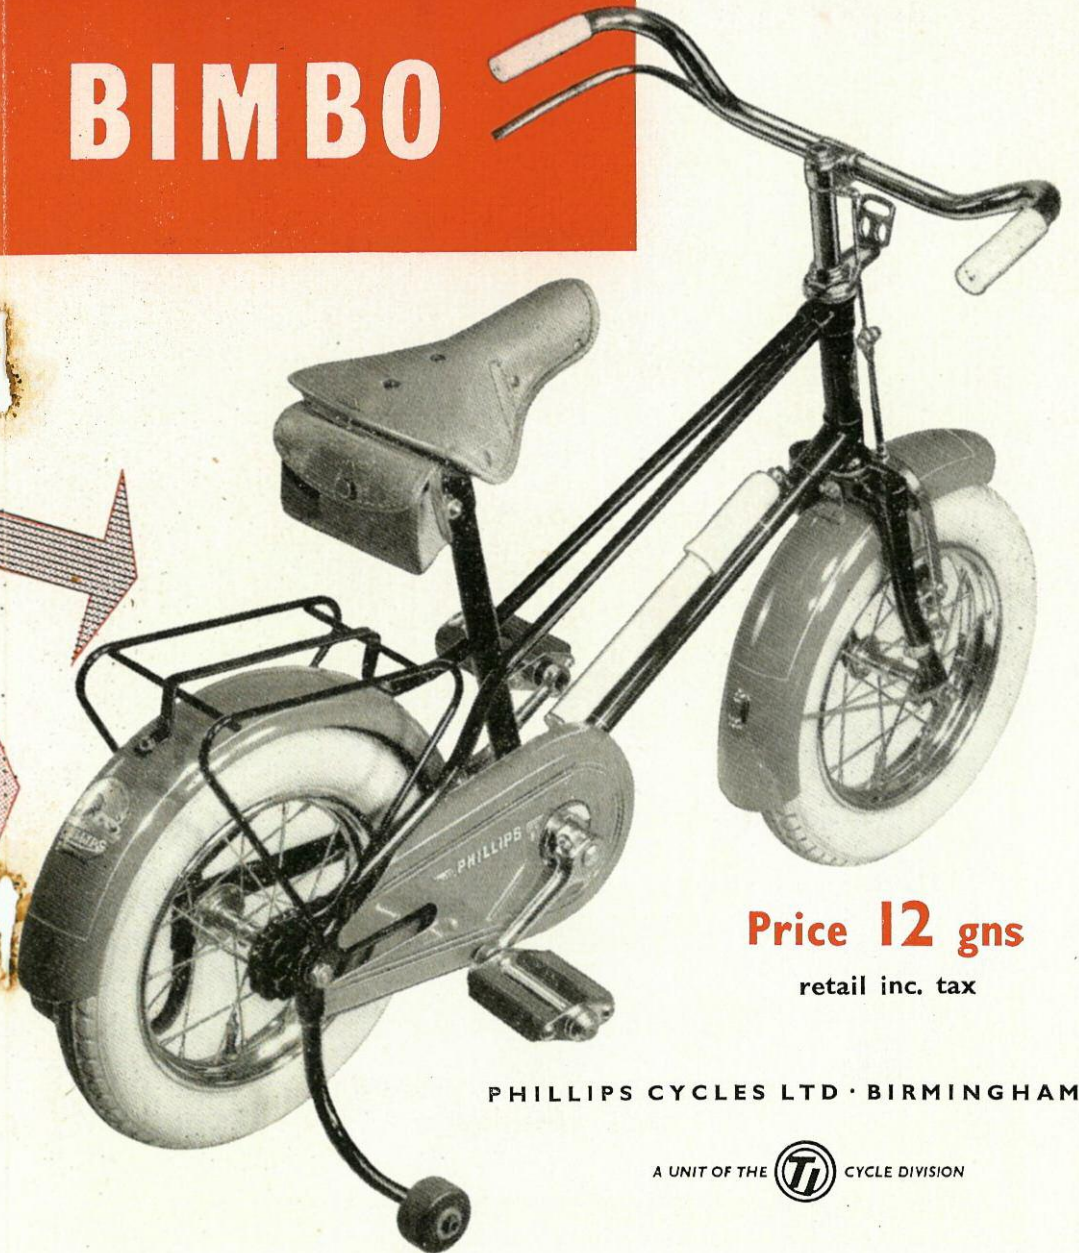

Price 12 gns
retail inc. tax

PHILLIPS CYCLES LTD · BIRMINGHAM, 40

A UNIT OF THE CYCLE DIVISION