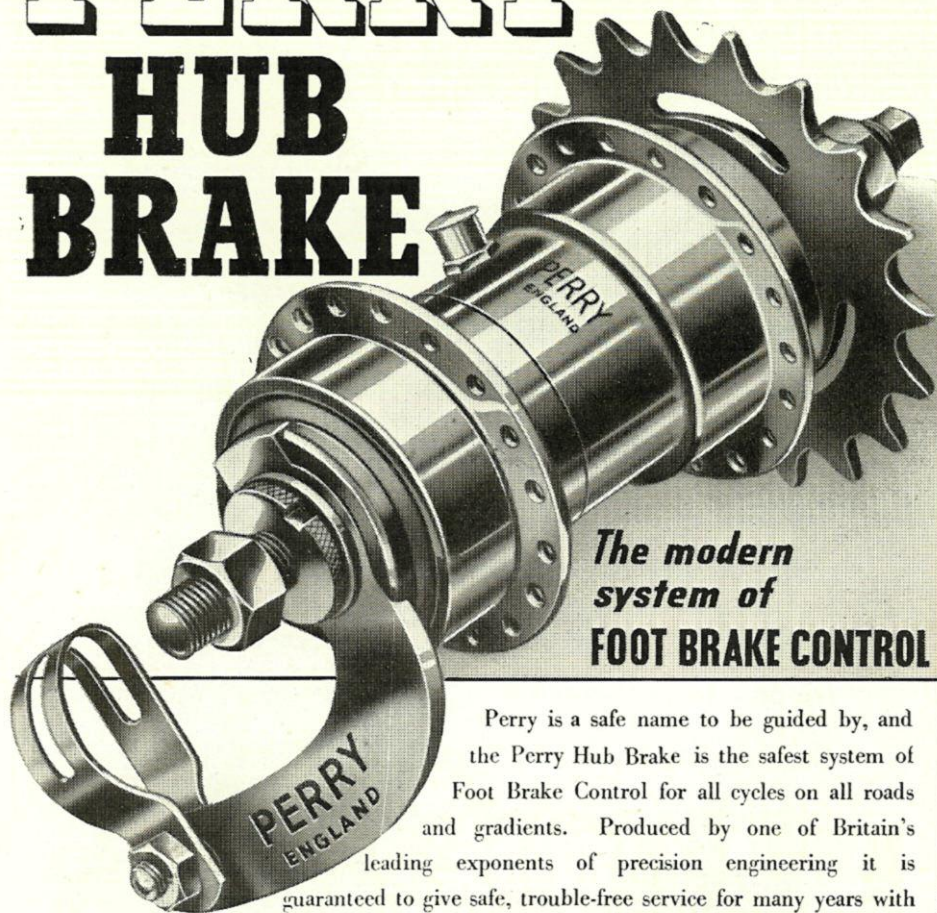

# PERRY HUB BRAKE

*The modern  
system of  
FOOT BRAKE CONTROL*

Perry is a safe name to be guided by, and the Perry Hub Brake is the safest system of Foot Brake Control for all cycles on all roads and gradients. Produced by one of Britain's leading exponents of precision engineering it is guaranteed to give safe, trouble-free service for many years with the minimum of attention. It can be fitted as standard equipment on manufacture, or adapted to any existing machine with ease.