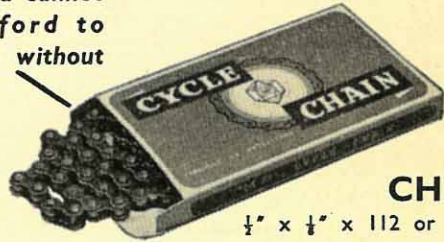

3 Items

from

CYCLE PUMPS

Steel, in black nickel, Chrome plated or polychromatic colours. Also Plastic pumps, black or white. Steel lined plastic, the "M.P. Special."

You cannot afford to be without

CYCLE RIMS

Most sizes in Westwood and Endrick ranges, also High Pressure. Manufactured by

CHAIN

$\frac{1}{2}$ " x $\frac{1}{4}$ " x 112 or 114 links

Illustrated caslet supplied on request. ASK YOUR FACTOR FOR DETAILS