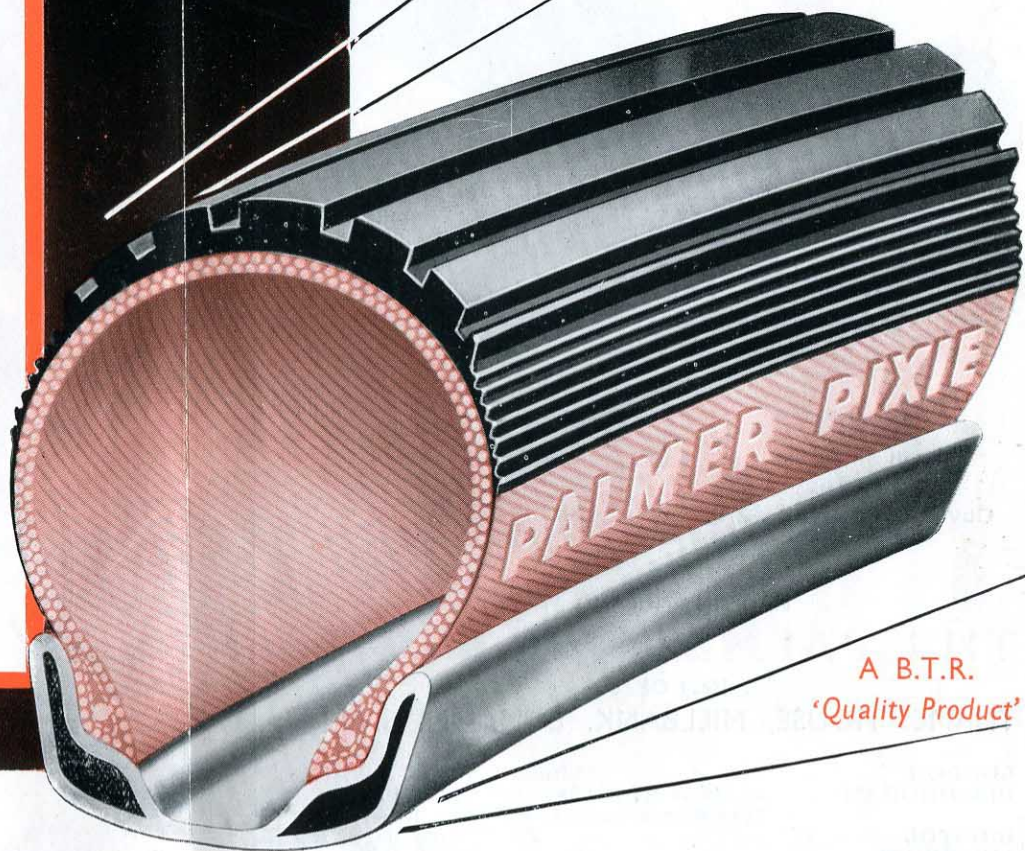

Palmer

SPEED TYRES

Featuring the new

‘Pixie’

A
B.T.R.
‘Quality
Product’

The **NEW**

Palmer PIXIE

HERE is a new tyre de luxe for the keen Clubman—a super product of Palmer craftsmanship and therefore certain to satisfy the most exacting needs of enthusiastic, well-informed riders.

“PIXIE” weighs a mere 16ozs., yet has the strength and stamina of the thoroughbred. Its casing is a marvel of supple luxury; its fine ribbed tread is an ideal medium for the transmission of power into pace without waste of effort. Thanks to expert, experienced design, each “PIXIE” cover will sit snugly and securely on its 26 x 1 $\frac{1}{4}$ ” rim and is perfectly balanced.

Palmer recommends this new tyre with absolute confidence. It makes riding at sustained speed a tireless joy.

The Palmer “PIXIE” Tube is made especially light for the “PIXIE” Cover and should always be used.

COVER 7/6 TUBE (Red) 2/6

A B.T.R.
‘Quality Product’

The Latest & Greatest Tyre for the Speedster

Palmer

CYCLE TYRES

FOR LIGHT MACHINES

SPORTS

Red or Black