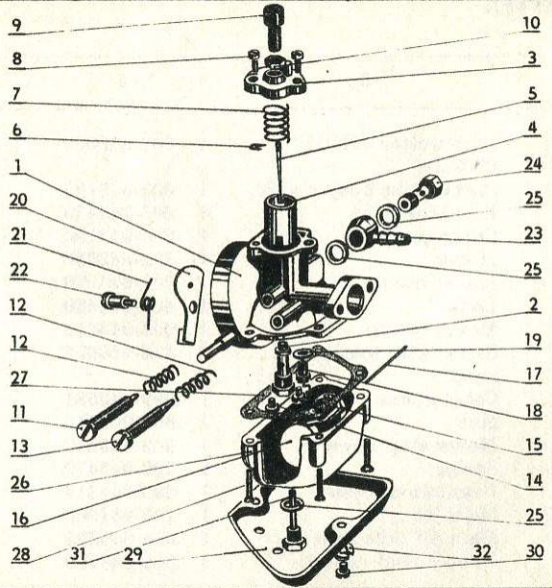

Lincoln

1	2	3	4	5	6
17	2-31159	Suspension shaft	1	602-943220	
18	2-65253	Needle valve compl.	1	602-943450	
19	2-5213	Sealing $\varnothing$ 2,5/5,5	1	630-943840	
20	2-2751	Diaphragm	1	602-943240	
21	2-4836	Diaphragm spring	1	602-943471	
22	2-24145	Diaphragm screw	1	602-943651	
23	2-2491	Branch	1	630-943520	
24	1-2596	Branch screw	1	110-940600	
25	1-5209	Selaing $\varnothing$ 10/6,2	3	933-880610	
26	2-2122	Float chamber	1	602-943110	
27	2-5312	Sealing of float chamber	1	602-943800	
28	1-2455	Screw with lenticular head M4 $\times$ 14	4	193-940652	
29	2-2753	Drip tray	1	602-943590	
30	1-4106	Screw with cylindr. head M4 $\times$ 8	2	602-943650	
31	2-65255	Overfall compl.	1	602-943652	
32	1-4308	Spring washer 4,1	2	110-940721