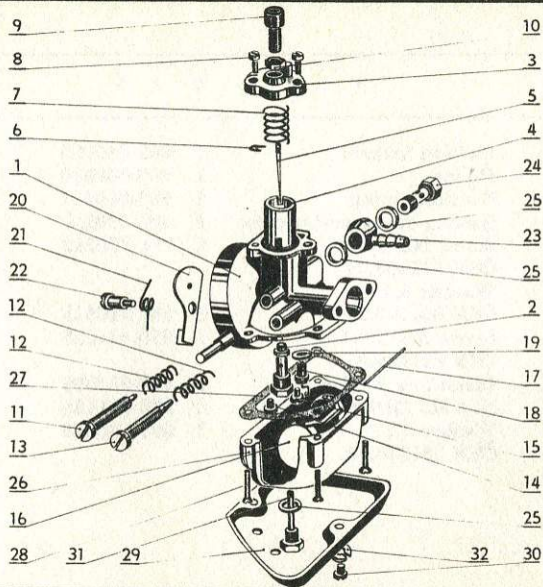

5 CARBURETTER

1	2	3	4	5	6
—	2-66232	Carburetter JIKOV 2909 DC	1	602-943000	
1	2-65258	Carburetter body compl.	1	602-943100	
2	2-3219	Emulsion tube	1	602-943430	
3	2-65254	Cover compl.	1	602-943190	
4	2-21218	Mover	1	602-943230	
5	2-31155	Mover needle	1	602-943290	
6	2-3350	Lock	1	602-943550	
7	2-4838	Mover spring	1	602-943470	
8	1-2455	Screw with lenticular head	2	193-940652	
9	2-2434	Cable guide	1	699-943581	
10	2-2516	Nut	1	605-943710	
11	2-2558	Mover stop screw	1	602-943640	
12	2-4825	Spring	2	602-943472	
13	2-2503	Regulation screw	1	699-943614	
14	1-3130/63	Main jet	1	193-951063	
15	2-3160/35	Main jet (idle run)	1	699-959335	
16	2-65257	Double float compl.	1	602-943200