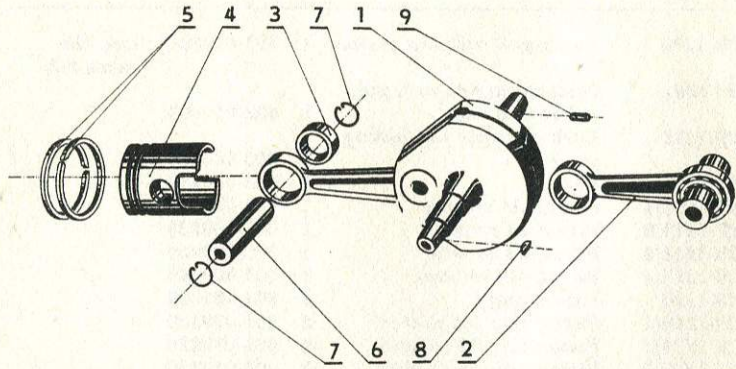

1	2	3	4	5	6
23	20308	Screw M5 × 10			
		ČSN 021146.20	1	975-205010	
24	28-1141	Sealing washer	1	602-090860	

*John*

2 CRANK GEAR

1	2	3	4	5	6
1	28-1205	Crank gear without piston	1	602-010000	incl. the items 2-3
2	28-1201	Connecting rod with pin, rollers and cage	1	602-010400	
3	28-1212	Bush of upper connecting pin eye	1	602-018010	
4	28-1218	Piston	1	602-090200	
	28-1218/1	Piston 1st re-bore	1	602-090210	
	28-1218/2	Piston 2d re-bore	1	602-090220	
	28-1218/3	Piston 3d re-bore	1	602-090230	
	28-1218/4	Piston 4th re-bore	1	602-090240	
5	28-1220	Piston ring	2	864-039020	
	28-1220/1	Piston ring 1st re-bore	2	864-039120	
	28-1220/2	Piston ring 2d re-bore	2	864-039220	
	28-1220/3	Piston ring 3d re-bore	2	864-039320	
	28-1220/4	Piston ring 4th re-bore	2	864-040020	
6	28-1221	Piston pin	1	908-140032	
7	05-1222	Lock ring	2	614-028510	