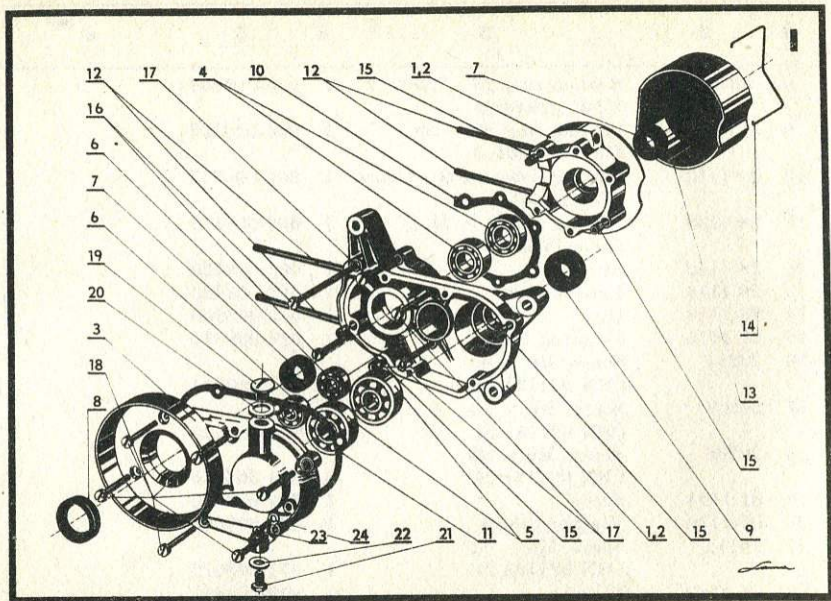

1	2	3	4	5	6
23	20308	Screw M5 × 10			
		ČSN 021146.20	1	975-205010	
24	28-1141	Sealing washer	1	602-090860