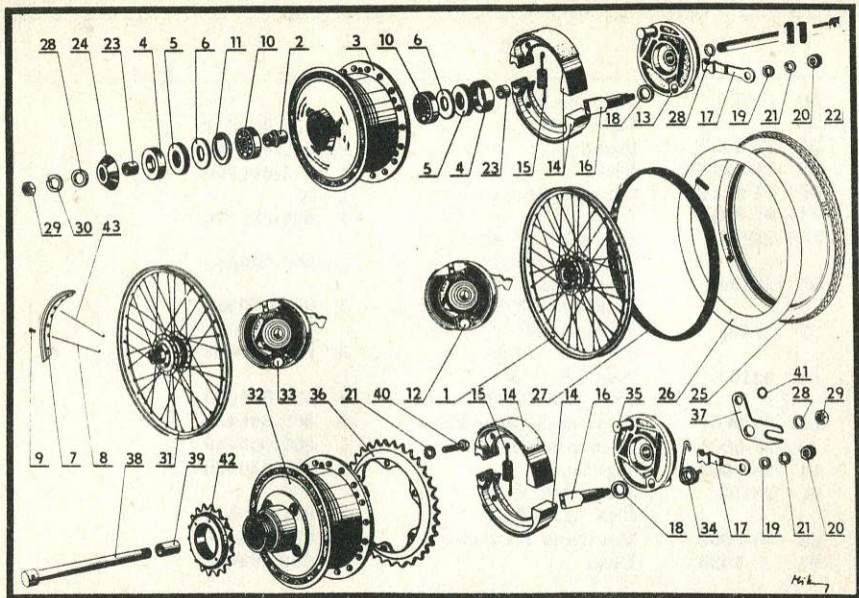

II WHEELS

1	2	3	4	5	6
1	28-4003	Front wheel hub with rim	1	602-430710	incl. it. 2-11
2	28-4004	Spacer bush	2	602-338091	
3	28-4005	Front wheel hub	1	602-430010	
4	28-4008	Sealing ring plate	4	602-338580	
5	28-4009	Sealing ring	4	602-393960	
6	28-4010	Washer	4	602-339660	
7	28-4015	Rim 23 × 2" ČSN 303711	2	602-330740	
8	35001	Spoke M3 × 198 ONA 307650.12	36	995-030198	
9	25001	Nut M3 ONA 307653.12	72	995-900030	
10	43001	Bearing 6001 ČSN 024633	4	960-600100	
11	34104	Ring 28 ČSN 022931	3	992-931028	
12	28-4024	Front brake cover compl.	1	602-430110	incl. it. 13-21
13	28-4026	Brake cover	1	602-430130	
14	28-4027	Brake jaw compl.	4	602-330140	
15	28-4031	Brake spring	4	602-338120	
16	28-4032	Brake cam	2	602-330160	
17	28-4033	Disengaging lever	2	602-330170