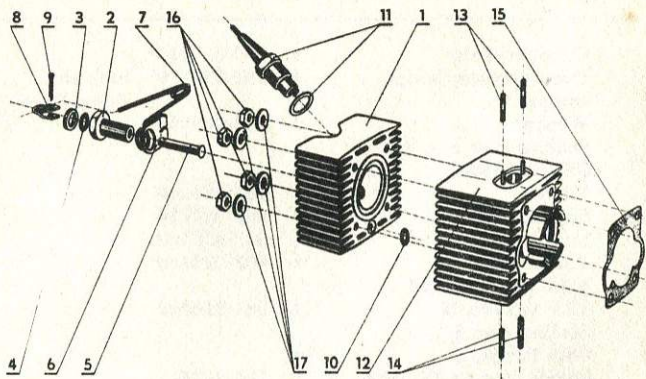

1	2	3	4	5	6
14	28-1410	Stud	2	602-090121	
15	28-1006	Sealing under cylinder (Velumoid)	1	602-090910	
16	25103	Nut M6 ČSN 021401.24	4	992-401466	
17	27007	Washer 6,4 ČSN 021701.04	4	992-701466