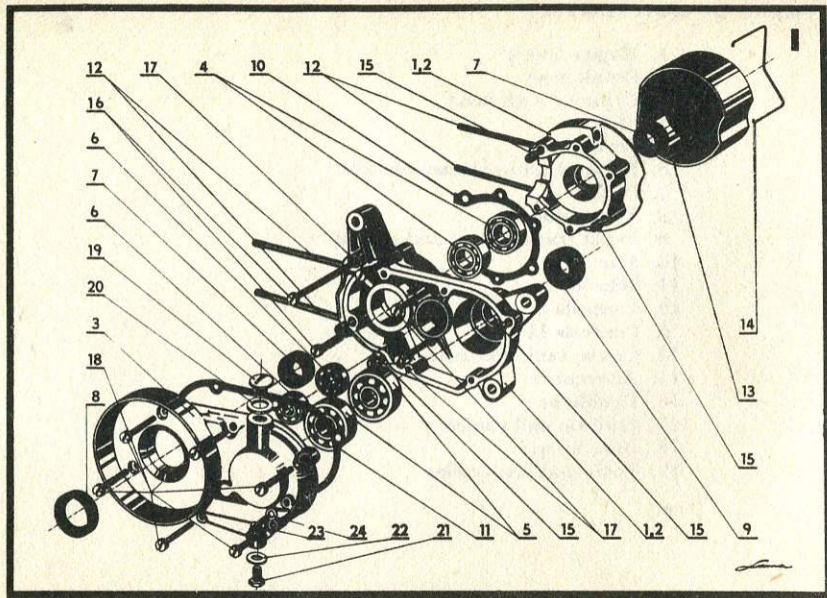

When ordering mention the colour number behind the part number

Example of order:

28-7106/2 — R. H. cowl — black

TABLE OF CONTENTS:

1. Engine block
2. Crank gear
3. Cylinder with head
4. Slide
5. Carburetter
6. Exhaust and exhaust silencer
7. Clutch
8. Transmissions
9. Pedal transmission and chains
10. Frame
11. Wheels
12. Controls I
13. Controls II
14. Cowls, tank and seat
15. Alternator
16. Headlight
17. Ignition and cables
18. Rear lamp
19. Tools and accessories