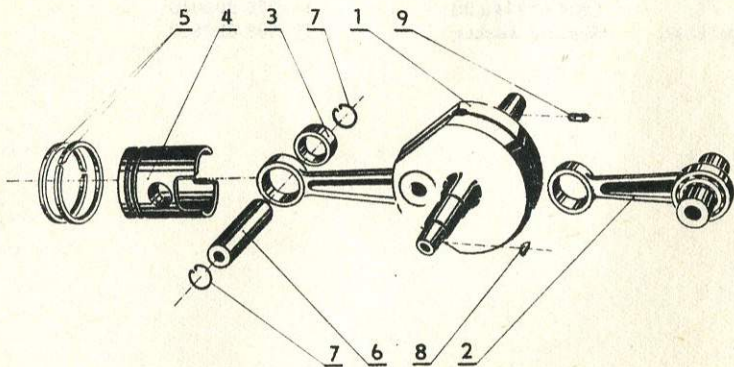

John

2 CRANK GEAR

1	2	3	4	5	6
1	28-1205	Crank gear without piston	1	602-010000	incl. the items 2-3
2	28-1201	Connecting rod with pin, rollers and cage	1	602-010400	
3	28-1212	Bush of upper connecting pin eye	1	602-018010	
4	28-1218	Piston	1	602-090200	
	28-1218/1	Piston 1st re-bore	1	602-090210	
	28-1218/2	Piston 2d re-bore	1	602-090220	
	28-1218/3	Piston 3d re-bore	1	602-090230	
	28-1218/4	Piston 4th re-bore	1	602-090240	
5	28-1220	Piston ring	2	864-039020	
	28-1220/1	Piston ring 1st re-bore	2	864-039120	
	28-1220/2	Piston ring 2d re-bore	2	864-039220	
	28-1220/3	Piston ring 3d re-bore	2	864-039320	
	28-1220/4	Piston ring 4th re-bore	2	864-040020	
6	28-1221	Piston pin	1	908-140032	
7	05-1222	Lock ring	2	614-028510