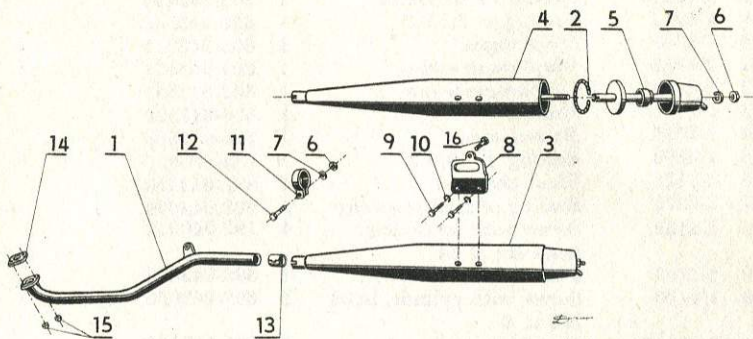

6

6 EXHAUST AND EXHAUST SILENCER

1	2	3	4	5	6
1	28-1604	Exhaust knee piece (chrome plated)	1	602-600540	
2	28-1610	Asbestos rope	1	932-062003	
3	28-1611	Silencer compl.	1	602-600500	
4	28-1620	Silencer chrome plated	1	602-600520	
5	28-1620	Silencer end piece	1	602-600570	
6	25103	Nut M6 ČSN 021401.20	1	991-401006	
7	27402	Washer $\varnothing$ 6,1 ČSN 021740.00	2	991-740006	
8	28-1642	Clamp	1	602-602310	
9	20130	Screw M5 $\times$ 8 ČSN 021103.24	2	971-265008	
10	27401	Washer 5,1 ČSN 021740.04	4	992-740465	
11	28-1645	Sleeve	1	602-602160	
12	20114	Screw M6 $\times$ 14 ČSN 021103.20	1	971-206014	
13	28-1649	Sealing	1	602-609840	
14	28-1007	Sealing under the exhaust	1	602-690850