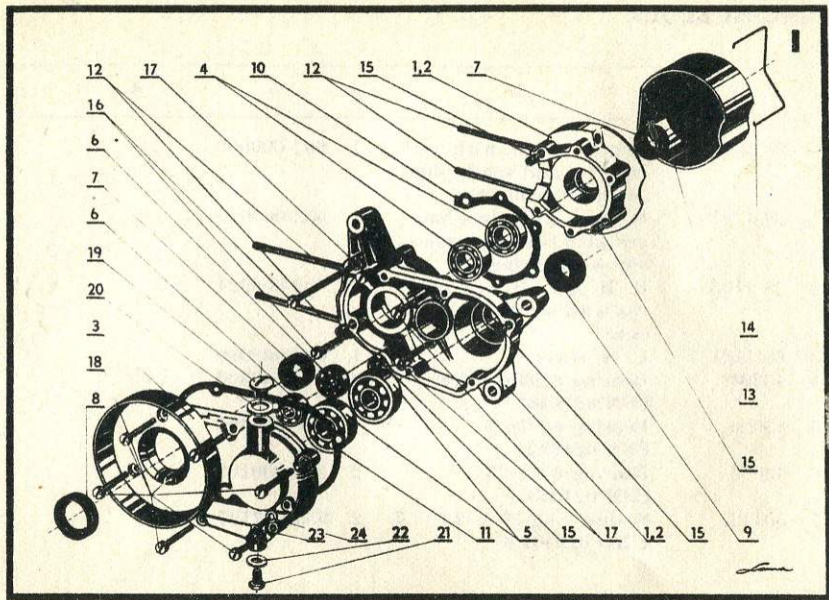

1	2	3	4	5	6
8	50102	Sealing ring 25 × 35 × 7 ÚNO 029401.0	1	954-025007	
9	50101	Sealing ring 20 × 30 × 7 ÚNO 029401.0	1	954-020107	
10	28-1113	Sealing between the boxes (Velumoid)	1	602-090912	
11	28-1132	Sealing under L. H. cover (Velumoid)	1	602-090911	
12	28-1112	Stud	4	602-009120	
13	28-1116	Ignition cover	1	602-002120	
14	28-1118	Key	1	602-008150	
15	01-1115	Centring bush	4	624-008011	
16	20211	Screw M6 × 45 ČSN 021131.24	2	974-366045	
17	20209	Screw M6 × 35 ČSN 021131.24	4	974-366035	
18	20208	Screw M6 × 25 ČSN 021131.24	6	974-366025	
19	01-1114	Screw	1	624-004670	
20	01-1119	Washer (fiber)	1	624-009860	
21	20112	Screw M8 × 12 ČSN 021103.24	1	971-268012	
22	01-2123	Washer	1	699-090861