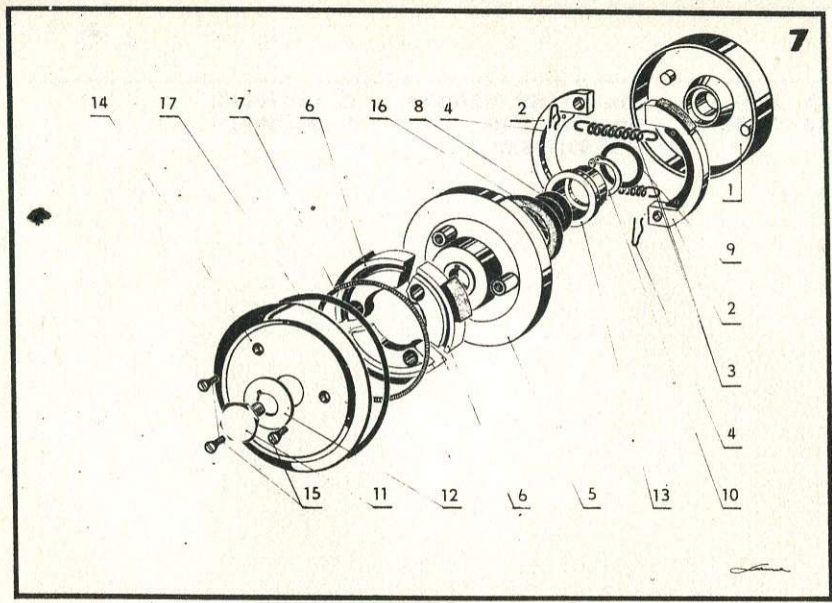

7 CLUTCH

1	2	3	4	5	6
1	28-2103	Clutch drum	1	602-150680	
2	28-2109	Clutch jaw	2	602-150711	
3	28-2113	Spring	2	602-158120	
4	28-2114	Lock	2	602-158180	
5	28-2116	Segment guide body	1	602-150620	
6	28-2127	Clutch segment	3	602-150710	
7	28-2121	Clutch spring	1	602-158110	
8	50115	Sealing ring 15 × 24 × 7 UN 029401.0	1	953-015107	
9	50009	Ring 25 × 21 ČSN 029280.1	1	933-025219	
10	34005	Lock ring 15 ČSN 02 2930	1	992-930015	
11	28-2132	Screw	1	602-159010	
12	28-2133	Lock washer	1	602-159670	
13	28-2136	Bush	1	602-158060	
14	28-2138	Flywheel	1	602-010300	
15	21022	Screw M5 × 10 ČSN 021155.20	3	976-505010