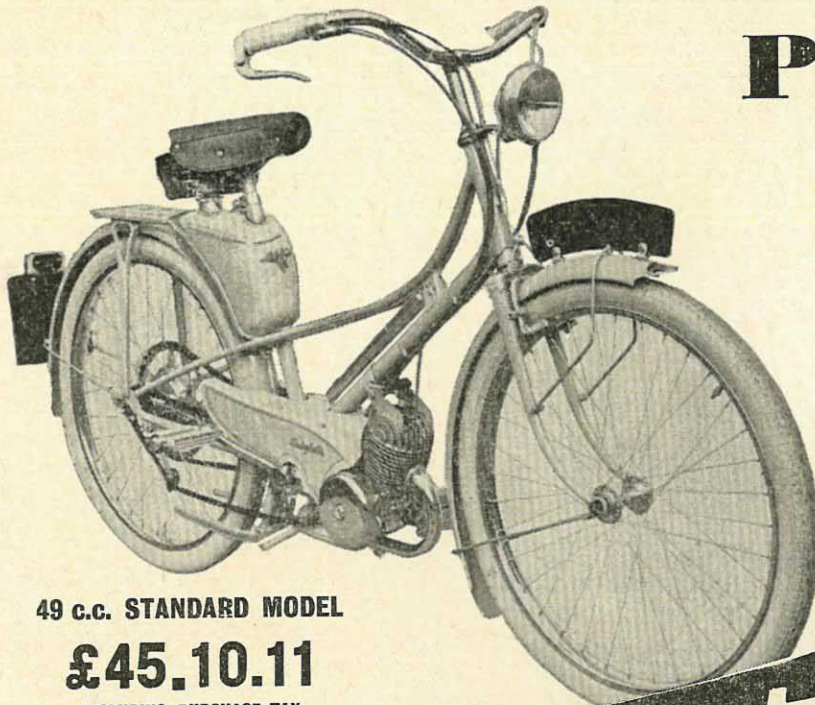

# FOR WORK OR PLAY

IT'S  
CHEAPER  
TO GO  
BY

49 c.c. STANDARD MODEL

**£45.10.11**

INCLUDING PURCHASE TAX

# Mobylette

200 M.P.G.

30 M.P.H.

TAX 17/6 P.A.

and as easy to ride as a cycle

There are now over 2,000,000 Mobylette owners, obvious proof of the increasing popularity of the machine.

Designed to give years of trouble-free riding, the 49cc Mobylette offers extreme simplicity, robust construction, a lively performance and amazing economy.

**ALSO IN THE MOBYLETTE RANGE**  
49cc DE LUXE with Auto-clutch £49.10.11

49cc MOBYMATIC with Auto-clutch and Auto-gears £69.19.6

Immediate Spares Service, H.P. Facilities available, Ask for your local dealer for details or just fill up this coupon and post without delay.