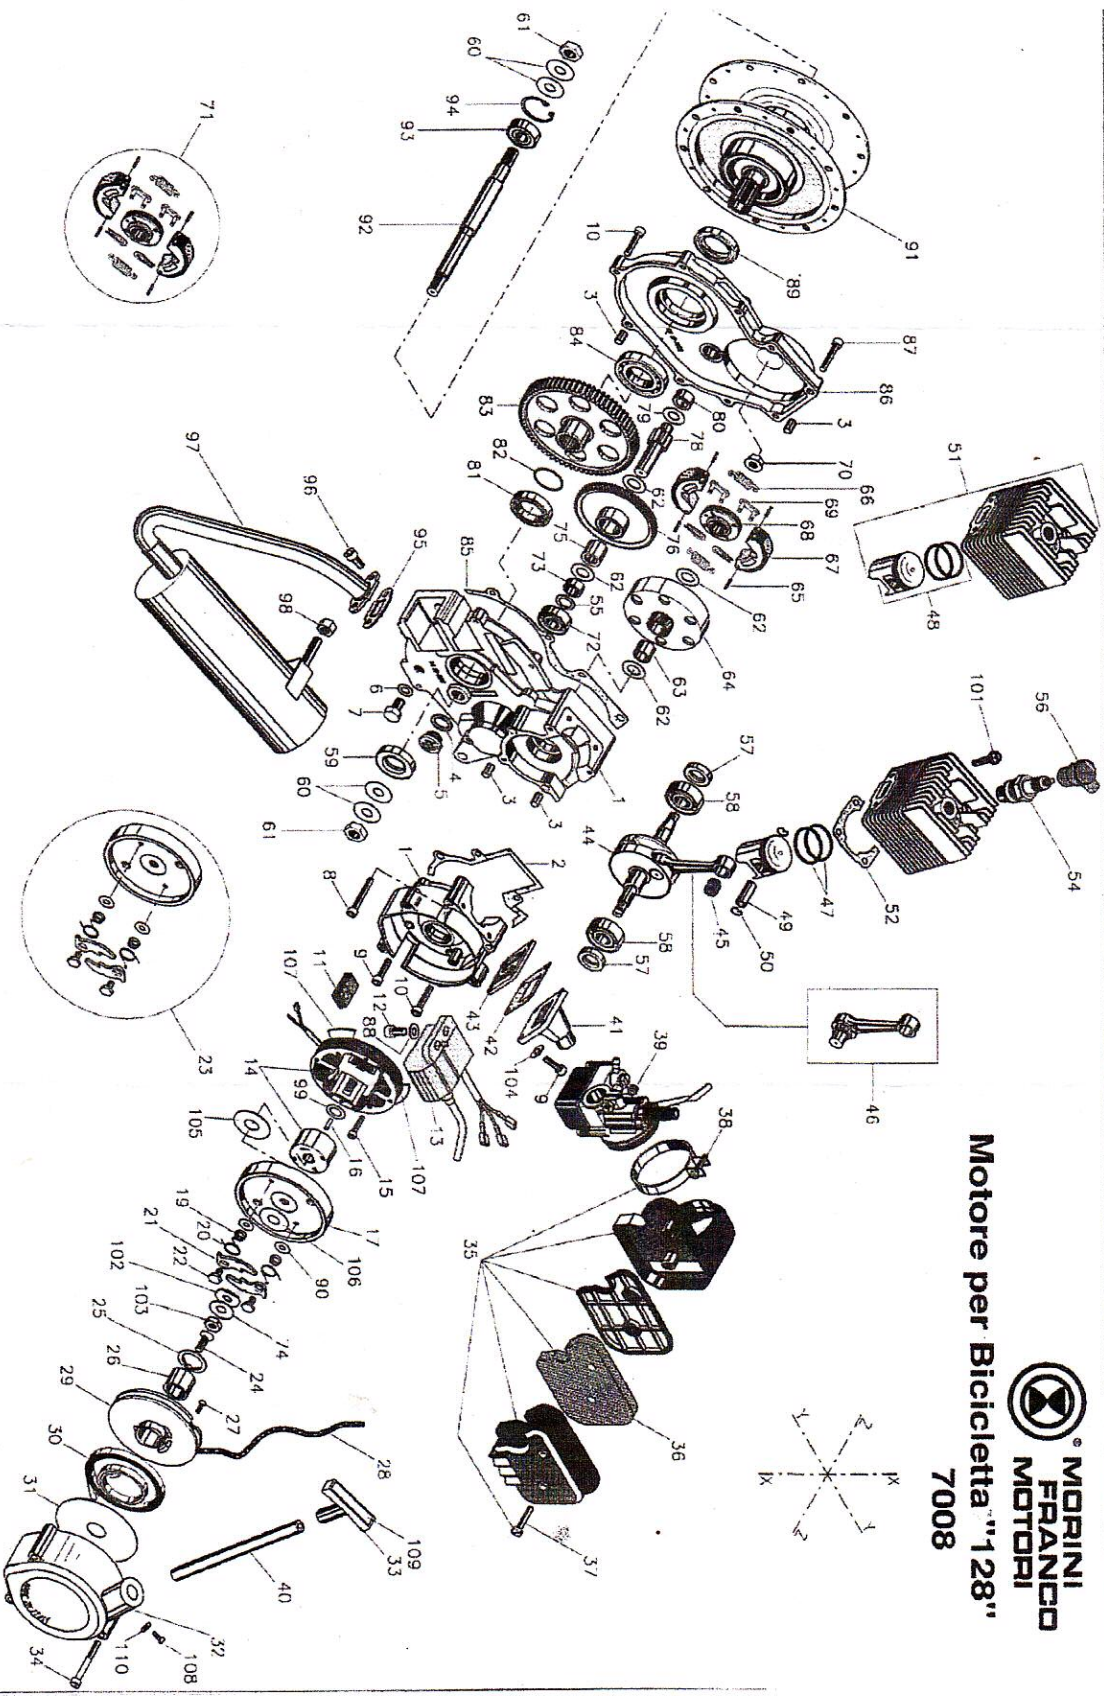

Motore per Bicicletta "128"
7008

Nei fuel tank, stop cock & fuel line
: throttle control & cable & stop switch
: main pin break off

what carb for #91 Modini 1101
what choke motor?
as

Diamerini L.