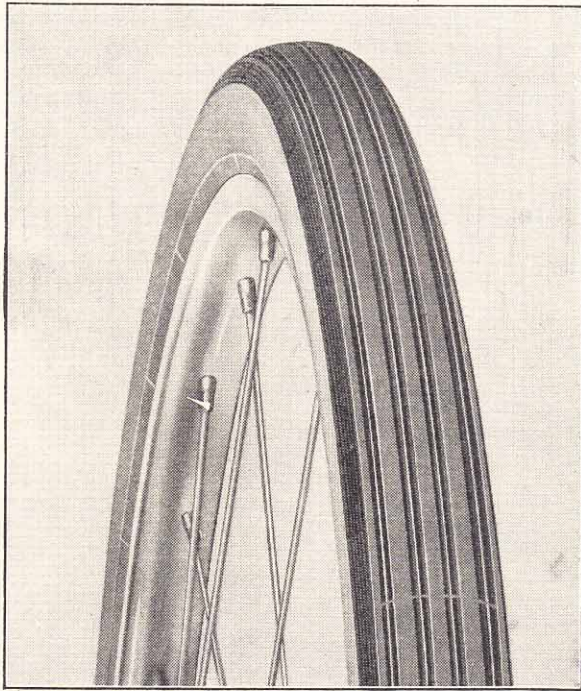

You are on safe ground with

MICHELIN CYCLE
TYRES

Michelin Tyre Co. Ltd. Factories: Stoke-on-Trent (Head Office) & Burnley

1B63/9/C

NEW FROM MICHELIN

THE NEW HIGH SPEED

A very fast, 27 x 1 $\frac{1}{4}$ with a deep, robust tread. Excellent for fast road work, ideal for touring. Available with translucent or white walls at the same low price.

NEW FROM MICHELIN

THE NEW HIGH SPEED

A very fast 27 x 1 $\frac{1}{4}$ with a deep, robust tread. Excellent for fast road work, ideal for touring. Available with translucent or white walls at the same low price.