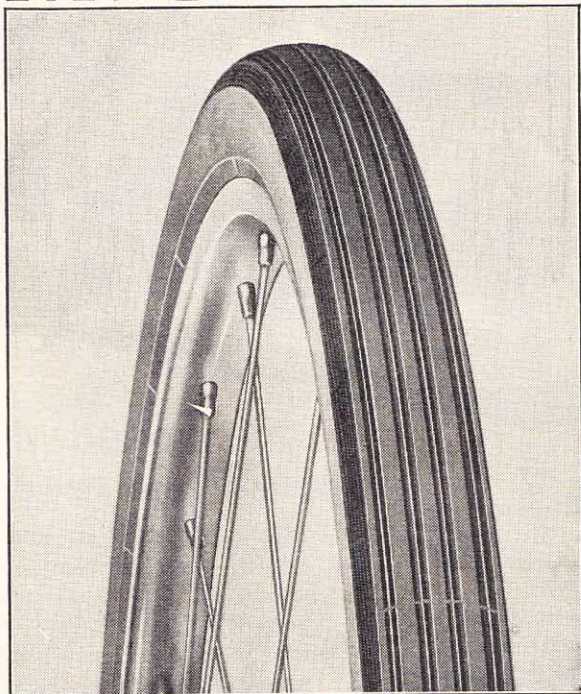

You are on safe ground with

MICHELIN CYCLE
TYRES

Michelin Tyre Co. Ltd. Factories: Stoke-on-Trent (Head Office) & Burnley

1B63/9/C

NEW FROM MICHELIN

THE NEW HIGH SPEED

A very fast, 27 x 1 $\frac{1}{4}$ with a deep, robust tread. Excellent for fast road work, ideal for touring. Available with translucent or white walls at the same low price.

NEW FROM MICHELIN

THE NEW HIGH SPEED

A very fast 27 x 1 $\frac{1}{4}$ with a deep, robust tread. Excellent for fast road work, ideal for touring. Available with translucent or white walls at the same low price.