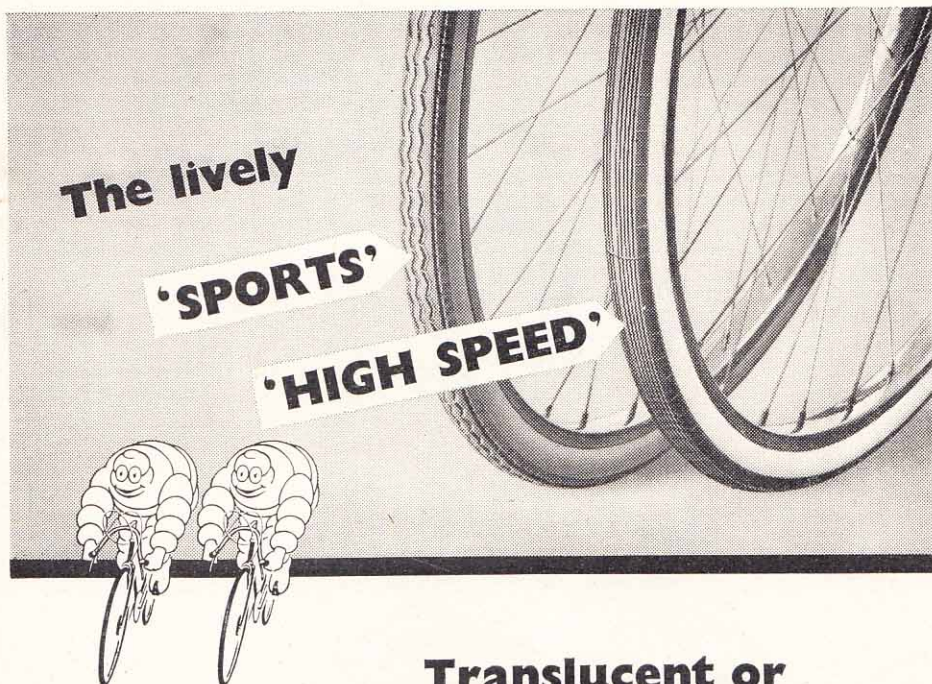

You are on safe ground with

**MICHELIN
CYCLE TYRES**

26 x 1 $\frac{1}{4}$
26 x 1 $\frac{3}{8}$

The sturdy
"ENDURANCE"

For arduous conditions

Because of its strong yet supple walls which do not crack and its deep, self-cleaning, long lasting tread, the Michelin Endurance can be confidently recommended for perfect safety and enduring service in all weathers on every type of surface.

Price **14/6d.**

You are on safe ground with

MICHELIN CYCLE TYRES

1B63/7/C

Michelin Tyre Co. Ltd., Factories: Stoke-on-Trent (Head Office) and Burnley

**Translucent or
White Walls—
at no extra cost**

Both the Michelin 'Sports' and the Michelin 'High Speed' are made of the best shock-resisting materials built to a high standard of quality. They are fast, safe and durable.

You are on safe ground with

MICHELIN CYCLE
TYRES

Michelin Tyre Co. Ltd. Factories: Stoke-on-Trent (Head Office) & Burnley

1B63/9/C

NEW FROM MICHELIN

THE NEW HIGH SPEED

A very fast, 27 x 1 $\frac{1}{4}$ with a deep, robust tread. Excellent for fast road work, ideal for touring. Available with translucent or white walls at the same low price.

NEW FROM MICHELIN

THE NEW HIGH SPEED

A very fast 27 x 1 $\frac{1}{4}$ with a deep, robust tread. Excellent for fast road work, ideal for touring. Available with translucent or white walls at the same low price.