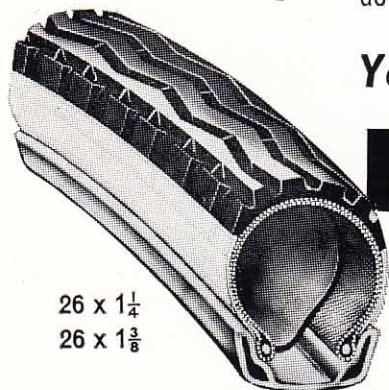

**THE
ELEGANT
WHITEWALL**

The Michelin Whitewall is a luxury tyre at low cost: a perfect combination of top quality workmanship and materials with smart appearance. Non-skid tread pattern that lasts, strong flexible walls that do not crack.

You are on safe ground with

**MICHELIN
CYCLE TYRES**

26 x 1 $\frac{1}{4}$
26 x 1 $\frac{3}{8}$

The sturdy
"ENDURANCE"

For arduous conditions

Because of its strong yet supple walls which do not crack and its deep, self-cleaning, long lasting tread, the Michelin Endurance can be confidently recommended for perfect safety and enduring service in all weathers on every type of surface.

You are on safe ground with

MICHELIN CYCLE
TYRES

Michelin Tyre Co. Ltd. Factories: Stoke-on-Trent (Head Office) & Burnley

1B63/9/C

NEW FROM MICHELIN

THE NEW HIGH SPEED

A very fast, 27 x 1 $\frac{1}{4}$ with a deep, robust tread. Excellent for fast road work, ideal for touring. Available with translucent or white walls at the same low price.

NEW FROM MICHELIN

THE NEW HIGH SPEED

A very fast 27 x 1 $\frac{1}{4}$ with a deep, robust tread. Excellent for fast road work, ideal for touring. Available with translucent or white walls at the same low price.