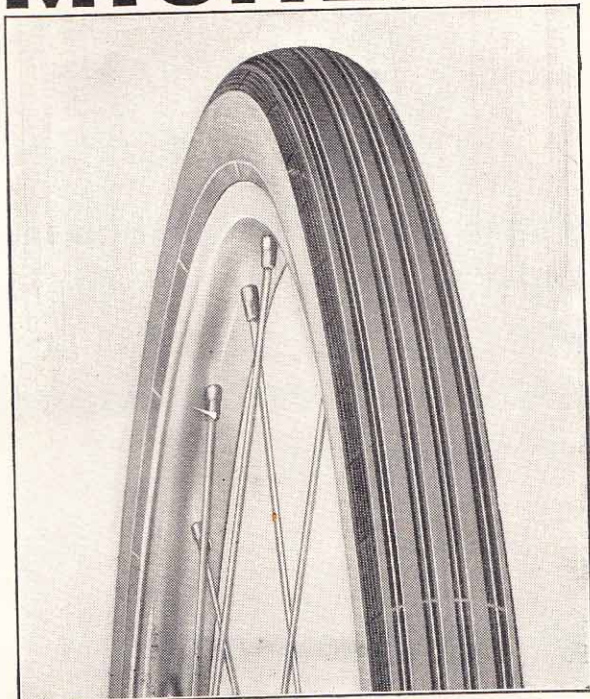

Price **14/6d.**

You are on safe ground with

MICHELIN CYCLE TYRES

1B63/7/C

Michelin Tyre Co. Ltd., Factories: Stoke-on-Trent (Head Office) and Burnley

**Translucent or
White Walls—
at no extra cost**

Both the Michelin 'Sports' and the Michelin 'High Speed' are made of the best shock-resisting materials built to a high standard of quality. They are fast, safe and durable.

You are on safe ground with

MICHELIN CYCLE
TYRES

Michelin Tyre Co. Ltd. Factories: Stoke-on-Trent (Head Office) & Burnley

1B63/9/C

NEW FROM MICHELIN

THE NEW HIGH SPEED

A very fast, 27 x 1 $\frac{1}{4}$ with a deep, robust tread. Excellent for fast road work, ideal for touring. Available with translucent or white walls at the same low price.

NEW FROM MICHELIN

THE NEW HIGH SPEED

A very fast 27 x 1 $\frac{1}{4}$ with a deep, robust tread. Excellent for fast road work, ideal for touring. Available with translucent or white walls at the same low price.