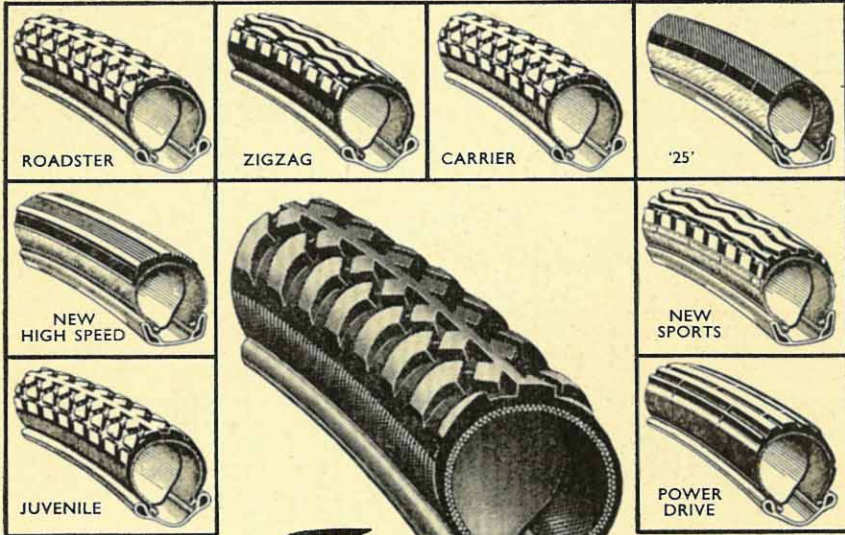

Every Michelin is top of its class

The

MICHELIN ENDURANCE

A tyre specially designed for the job. Supple and comfortable. Ideal for rough roads, cross-country riding or speedway. Deep self-cleaning tread.

Price 12/10d.

CT.13

**You are on safe ground
with Michelin Cycle Tyres !**

Every Michelin is top of its class

The
**MICHELIN
 ZIGZAG**

A really dependable tyre for everyday use. Easy-running, supple and comfortable; safe and long-wearing. At a popular price.