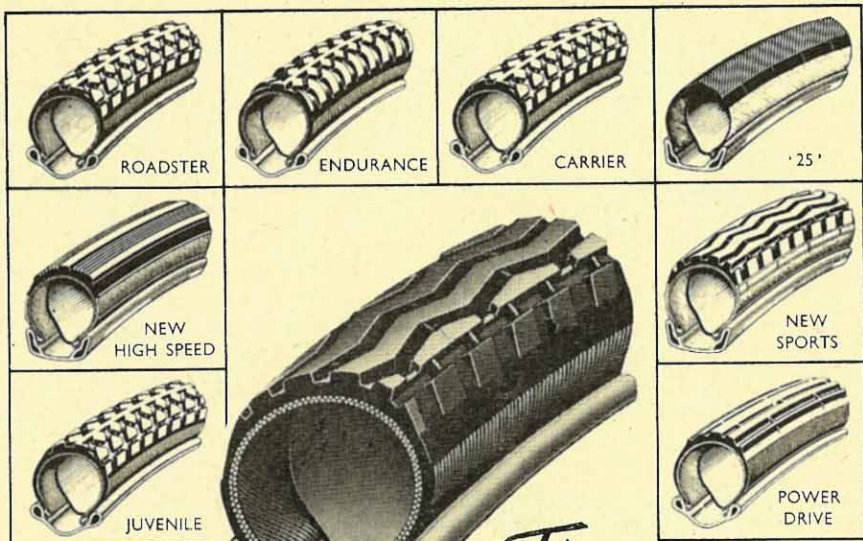

Every Michelin is top of its class

The

MICHELIN ENDURANCE

A tyre specially designed for the job. Supple and comfortable. Ideal for rough roads, cross-country riding or speedway. Deep self-cleaning tread.

Price 12/10d.

CT.13

**You are on safe ground
with Michelin Cycle Tyres !**

Every Michelin is top of its class

The
**MICHELIN
 ZIGZAG**

A really dependable tyre for everyday use. Easy-running, supple and comfortable; safe and long-wearing. At a popular price.