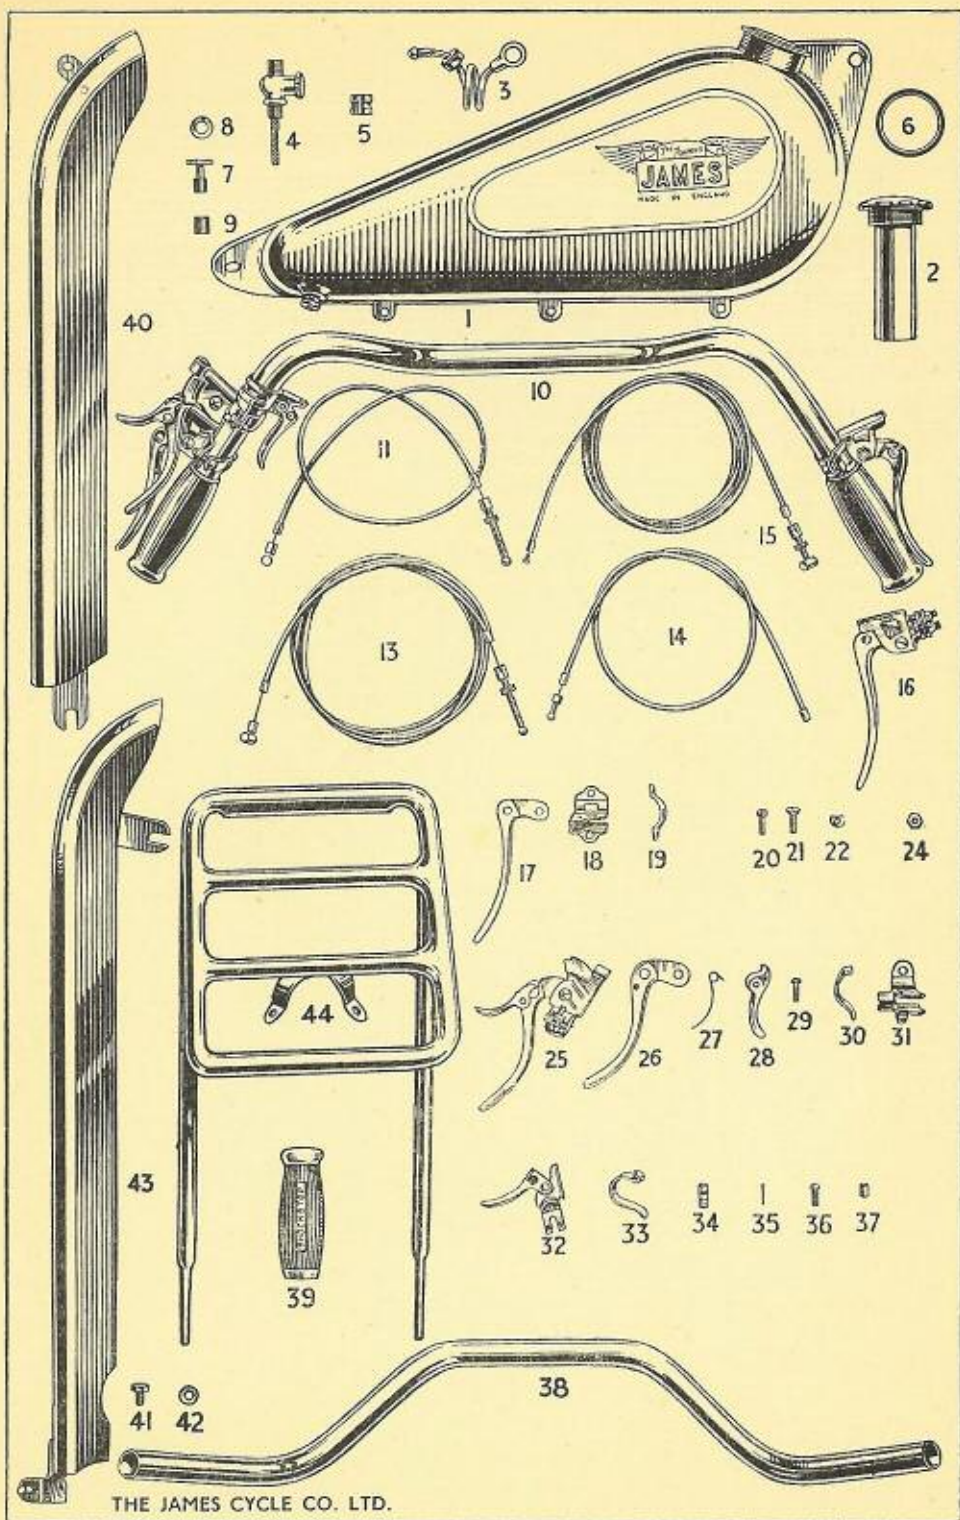

SPARES LIST FOR SUPERLUX AUTOCYCLE
PLATE 4.

Illus. No.	Part No.	DESCRIPTION	Price
ENGINE SHIELD, SILENCER AND SADDLE			
1	000741	Engine shield, right hand	1 0 0
2	000740	Engine shield, left hand	1 0 0
3	000708	Exhaust silencer, complete	1 5 0
4	000467	Exhaust pipe	13 6
5	700064	Exhaust pipe nut... ..	1 2
6	700065	Exhaust pipe washer	3
7	000475	Exhaust pipe clip	1 9
8	900075	Exhaust pipe pin	9
9	900005	Exhaust pipe clip washer, large	2
10	900004	Exhaust pipe clip washer, shakeproof... ..	1
11	900027	Exhaust pipe clip nut	2
12	000526	Engine shield fixing strap, left hand	9
13	000148	Engine shield fixing strap, right hand	9
14	900046	Engine shield fixing strap pin	2
15	900045	Engine shield fixing strap washer	1
16	900027	Engine shield fixing strap nut	2
17	900127	Engine wing nut $\frac{1}{2}$"	4
18	900045	Engine shield, large washer	1
19	900128	Engine shield wing nut	4
21	000737	Rear number plate, complete	7 6
22	900025	Rear number plate fixing pins (mudguard fixing)	2
23	000429	Rear number plate fixing pin, fibre washer	1
24	900003	Rear number plate fixing pin washer	1
25	900027	Rear number plate fixing pin nut	2
26	000431	Front number plate	1 6
27	900010	Front number plate pin	2
28	900022	Front number plate washer	1
29	900016	Front number plate nut	2
30	000578	Saddle, complete... ..	1 15 0
31	000578A	Saddle top	12 6
45	000579	Seat pillar	3 6
*	000525	Guard fixing stud	1 6
*	000432	Front number plate bracket, including fixing bolt, nut and plain washer	6

These prices are subject to 30% increase