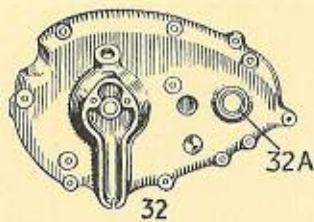

THE JAMES CYCLE CO. LTD.

SPARES LIST FOR SUPERLUX AUTOCYCLE
PLATE 8

Illus. No.	Part No.	DESCRIPTION	Price
ENGINE—Continued			
1	700122	Clutch plate, outer	5 3
2	700109	Clutch sprocket, assembly	11 6
3	700115	Clutch cork, small	1 1
4	700116	Clutch cork, large	1 5
5	700080	Clutch sprocket side plate	5 5
6	700081	Rivet for side plate ... .. set	2 2
7	700082	Sprocket ball race	2 3
8	700083	Clutch plate, corked	5 9
9	700084	Clutch plate, outer	5 3
10	700085	Clutch plate, centre, dished	5 3
11	700086	Clutch spring	1 2
12	700087	Clutch spring bush, short	1 6
13	700088	Clutch spring bush, long	1 6
14	700089	Clutch spring, circlip	9 9
15	700245	Cylinder base stud	3 3
16	700091	Nut for stud	2 2
17	700270	Clamp, release valve	2 2
18	700271	Clamp, screw, release valve	2 2
19	700257	Oil level plug	4 4
20	700023	Screw, crankcase end plate	2 2
21	700016	Circlip, gudgeon pin	4 4
22	700370	Key, drive sprocket	3 3
23	700272	Joint washer, release valve	2 2
24	700755	Joint washer, oil filler plug	2 2
25	700283	Joint washer, level screw	1 1
26	700283	Joint washer, crankcase drain screw	1 1
27	700804	Washer, cylinder head bolt	2 2
28	700019	Crankcase screw, $1\frac{5}{16}'' \times 90^\circ$	5 5
29	700020	Crankcase screw, $\frac{3}{8}'' \times 90^\circ$	4 4
30	700887	Clutch bridge screw, $\frac{3}{16}'' \times 60^\circ$	3 3
31	700046	Clutch cover screw, $1'' \times 90^\circ$	3 3
32	700633	Clutch cover bolt and drain screw	6 6
33	700841	Stud, clutch cover $\frac{1}{4}'' \times 1\frac{5}{16}''$	3 3
34	700080	Nut for stud, small hex... ..	2 2
35	700074	Clutch operating rod	9 9
36	700036	Clutch adjuster screw	6 6
36A	700664	Nut for clutch adjuster screw	2 2
37	700091A	Spring washer, $\frac{5}{16}''$	2 2
38	900008	Plain washer, $\frac{1}{4}''$	1 1
39	700030	Dowel, clutch case	3 3
40	700029	Dowel, crankcase	3 3
41	700011	Crankpin roller	2 2
42	700027	Key, engine sprocket	3 3

These prices are subject to 30% increase