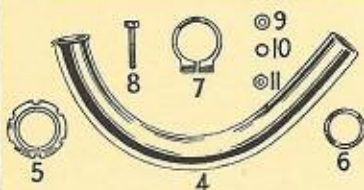

1

30

2

31

3

4

5

8

7

9

10

11

6

17

18

19

22

23

24

25

45

26

21

THE JAMES CYCLE CO. LTD.