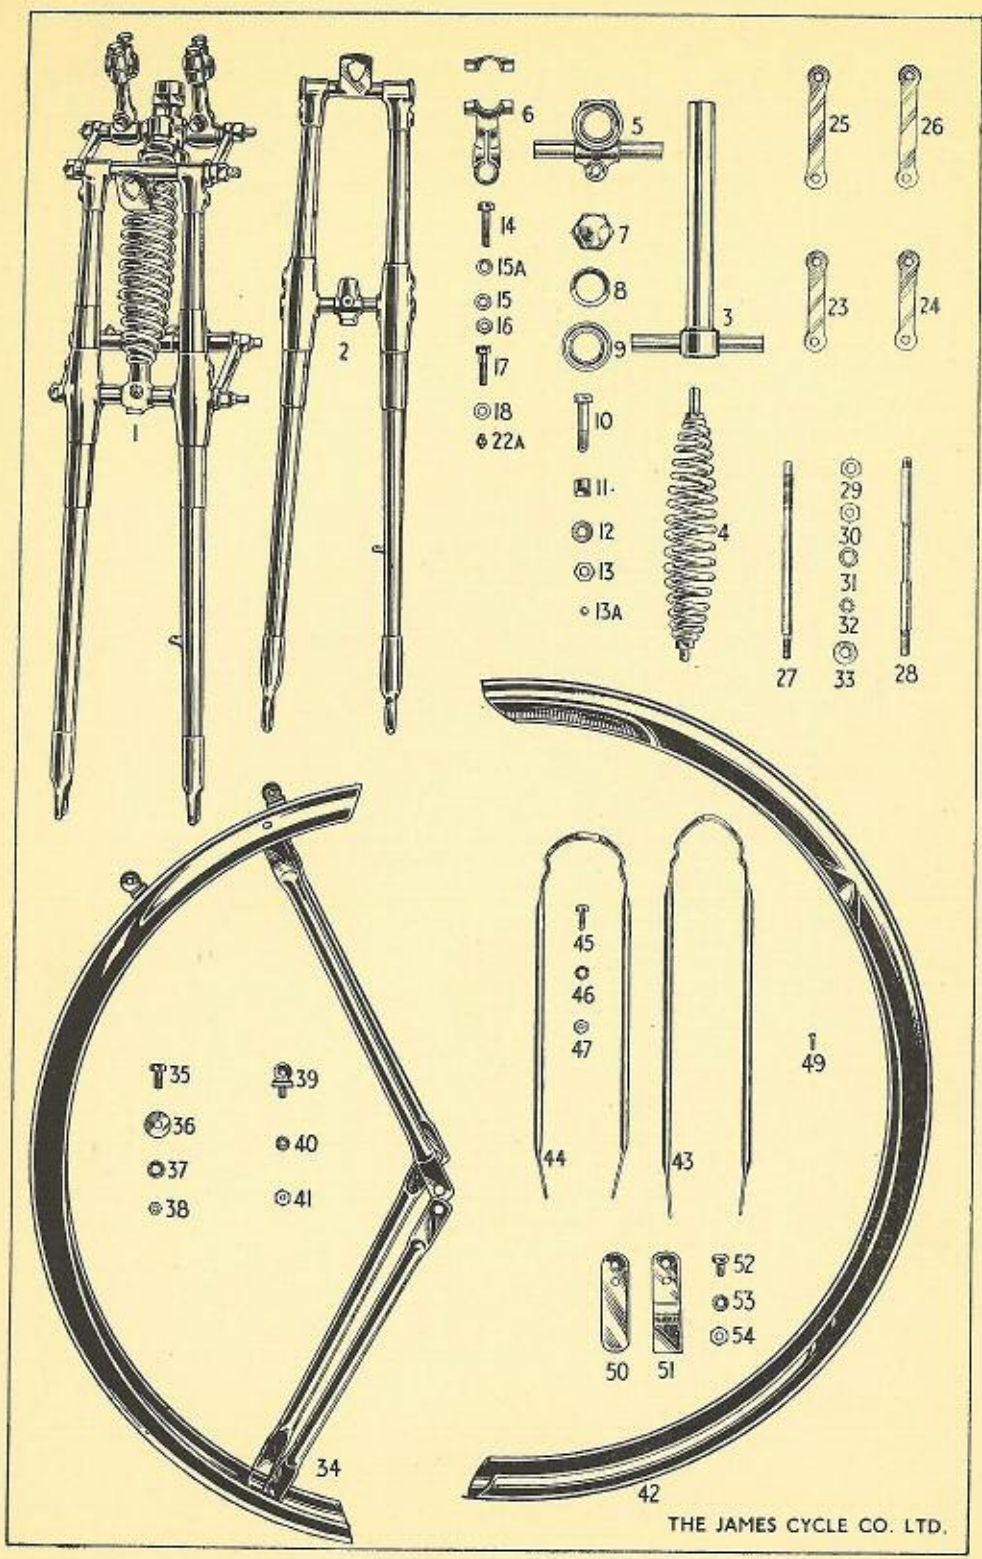

These prices are subject to 30% increase

THE JAMES CYCLE CO. LTD.

SPARES LIST FOR SUPERLUX AUTOCYCLE
PLATE 3.

Illus. No.	Part No.	DESCRIPTION	Price
TANK, HANDLEBAR, CHAIN COVER AND CARRIER			
1	000494	Petrol tank	4 10 0
2	000720	Filler cap, complete with measure	6 6
3	000500	Petrol pipe	5 6
4	000767	Petrol tap	5 6
5	000648	Cable clip	3
6	900161	Petrol cap washer	3
7	SD1434	Petrol tap plunger	2 6
8	900144	Petrol tap fibre washer	1
9	SD1438	Petrol tap cork	4
10	000723	Handlebar, complete with grips and levers	3 10 0
11	000279	Front brake cable	5 6
13	000278	Rear brake cable	6 6
14	000276	Release valve cable	3 6
15	000277	Clutch control cable	5 0
16	000273	Brake lever, complete	6 6
17	SD1395	Brake lever, only	2 9
18	000288	Brake lever, saddle	1 7
19	000289	Brake lever, half saddle clip	6
20	900082	Brake lever, half saddle clip pin	1
21	900083	Brake lever, pivot pin	2
22	900023	Brake lever pivot pin, nut	1
24	900023	Pivot pin nut	1
25	000275	Clutch lever, complete	10 6
26	SD1396	Clutch lever only	1 9
27	SD1427	Clutch trigger, control lever spring	4
28	SD1425	Clutch trigger control lever	1 3
29	SD1426	Clutch lever, trigger spring pin	1
30	SD1428	Clutch lever, half saddle clip	9
31	SD1430A	Clutch lever saddle	6
32	000274	Release valve lever, complete	3 6
33	000289	Release valve lever, half clip	9
34	900083	Release valve lever, pivot	1
35	601136A	Release valve lever, cotter	1
36	900082	Release valve lever, fixing pin	1
37	000290	Release valve lever, pivot pin nut	1
38	000271	Handlebar bend	10 6
39	500450	Handlebar grips pair	1 6
40	000716	Pedal chain cover	8 6
41	000525	Pedal chain cover pin	2
42	900008	Pedal chain cover washer	1
43	000715	Driving chain cover	8 6
44	000738	Rear carrier, less pins, nuts and washers	1 5 0