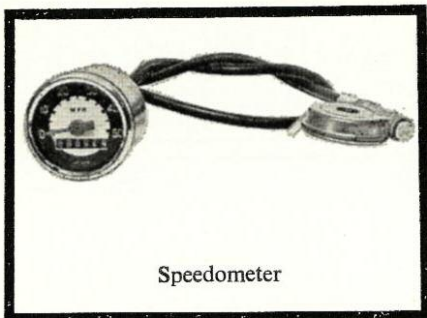

Leg Shields Ref. 429000 £4.50

Windscreen Ref. 440700 £5.50

Pannier Set Ref. 407500 £5.85

Speedometer

Rear View Mirrors Ref. 438500 £1.03

All prices and specifications are subject to alteration without notice.