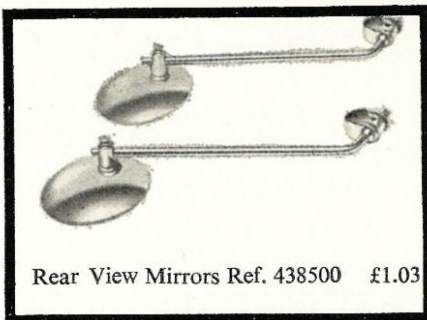

Leg Shields Ref. 429000 £4.50

Windscreen Ref. 440700 £5.50

Pannier Set Ref. 407500 £5.85

Speedometer

Rear View Mirrors Ref. 438500 £1.03

All prices and specifications are subject to alteration without notice.