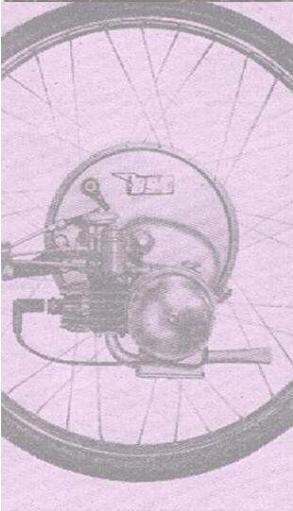

IceniCAM Information Service

www.icenicam.org.uk

*Whether for
Business or Pleasure*

**IT HAS A
THOUSAND
USES**

SIDECARRIER
for all general light deliveries

The

CORGI

**LIGHTWEIGHT FOLDING
MOTOR CYCLE**

Spryt 98 c.c. engine giving 30 miles (48 km/hre) per hour with ease. Weight 95 lbs (43.08 kg). Easily folded, could be stored in a space approx. 53" long, 13" wide and 20" high (135 cms. x 33 cms. x 50 cms.).