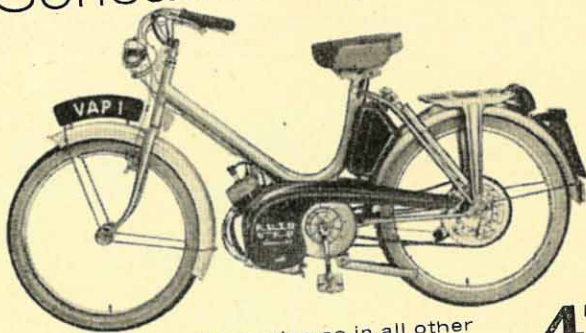

# AUTO-VAP **MOPEDS**

PRESENT THE NEW

## *Caravelle*

The cheapest moped in Britain  
with Automatic Clutch and  
Single Twist-Grip Control

Sensationally Styled

Incorporating the same VAP engine as in all other  
Auto-Vap mopeds.

AMAZINGLY LOW PRICE, ONLY

**47**

GNS.

incl. P.T.

\* Low-built for perfect safety.

**ALSO THE 'CARAVELLE DE LUXE'—A SUPERB MODEL**

With Long Reach Telescopic Forks . . . and a  
host of other plus-features.

EXCEPTIONAL VALUE, ONLY **53** GNS. incl. P.T.